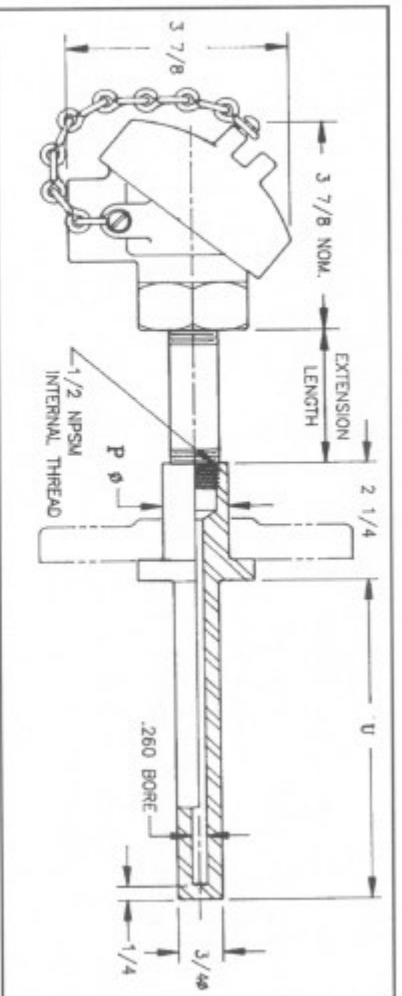

# Van Stone Thermowell Assembly

## 16800 Series

- Complete Van Stone Thermowell Assembly With .260 Bore
- An Explosion Proof Head Is Standard
- Can Be Supplied With Lap Joint Flange

\* For other dimensions, see 6800 Series in the Thermowell Section