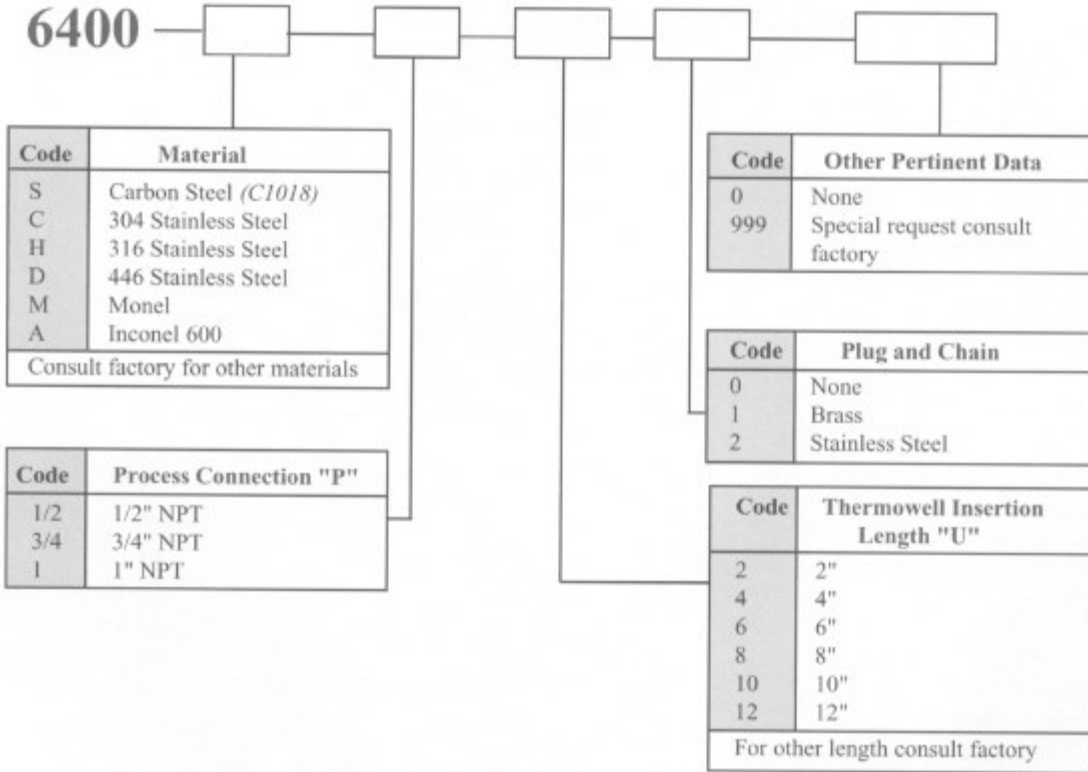

Test Well

6400 Series

- Standard Bore Size: .385
- Brass Plug and Chain Standard

Extensive Inventory

6400

6400-C-3/4-8-0-0
Ordering Example