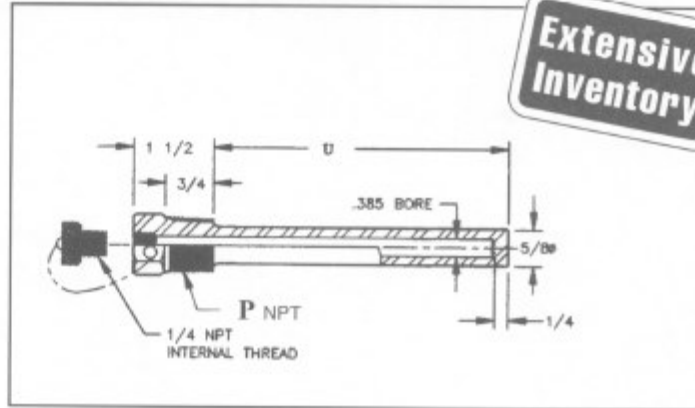

Test Well

6400 Series

- Standard Bore Size: .385
- Brass Plug and Chain Standard

Extensive Inventory

6400

6400-C-3/4-8-0-0
Ordering Example