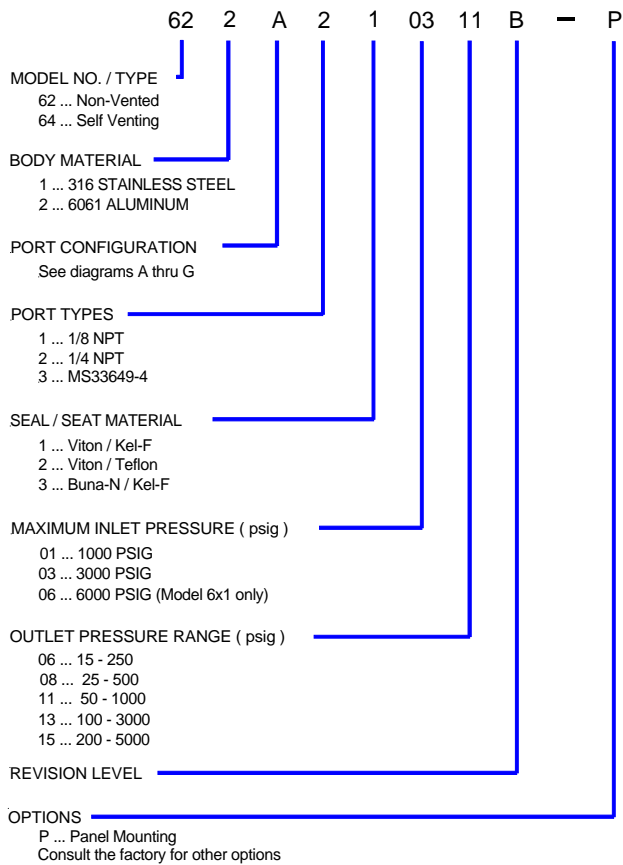

Perma-Cal Industries
 1742 Orbit Way
 Minden, NV 89423-4114
 775 / 782-1026
 FAX 775 / 782-1056
 www.perma-cal.com

Bulletin PBR 0901
 Effective 9/1/2001

MODELS 62 & 64 PISTON TYPE, PNEUMATIC PRESSURE REGULATORS

- NON-VENTED & VENTING CONFIGURATIONS
- UP TO 6000 PSI MAX INLET PRESSURE
- EASY FILTER REPLACEMENT

PART NUMBER CONSTRUCTION :

AVAILABLE PORT CONFIGURATIONS

The port configurations are shown from the operators viewpoint, looking at the knob or "top" of the device. Consult the factory for inlet and outlet arrangements not shown.