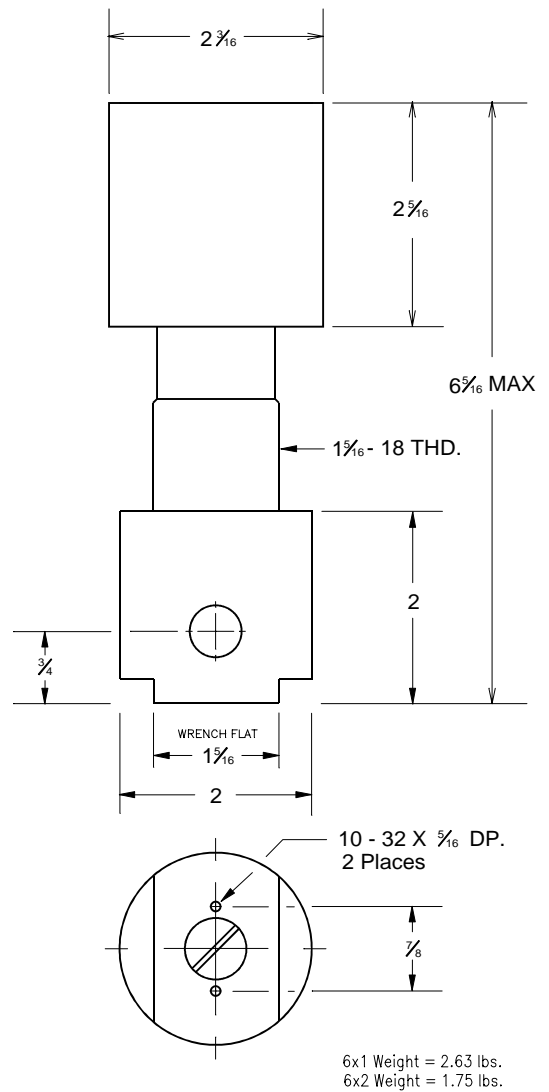

Perma-Cal Industries
 1742 Orbit Way
 Minden, NV 89423-4114
 775 / 782-1026
 FAX 775 / 782-1056
 www.perma-cal.com

Bulletin PBR 0901
 Effective 9/1/2001

MODELS 62 & 64 PISTON TYPE, PNEUMATIC PRESSURE REGULATORS

- NON-VENTED & VENTING CONFIGURATIONS
- UP TO 6000 PSI MAX INLET PRESSURE
- EASY FILTER REPLACEMENT

PART NUMBER CONSTRUCTION :

AVAILABLE PORT CONFIGURATIONS

The port configurations are shown from the operators viewpoint, looking at the knob or "top" of the device. Consult the factory for inlet and outlet arrangements not shown.