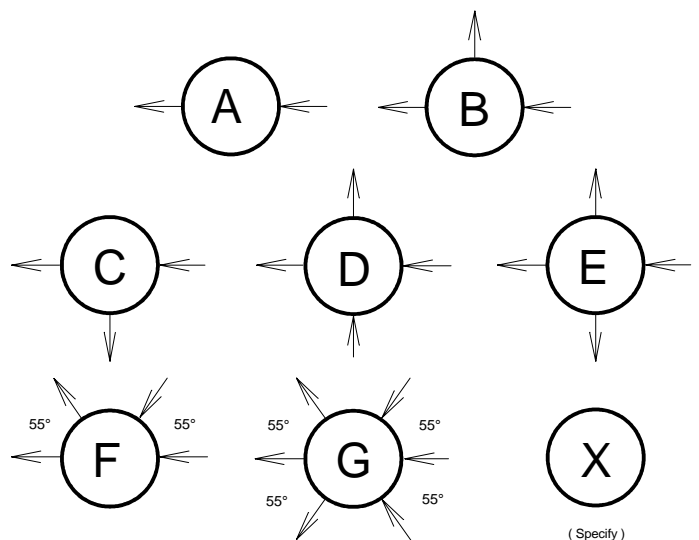

Perma-Cal Industries
 1742 Orbit Way
 Minden, NV 89423-4114
 775 / 782-1026
 FAX 775 / 782-1056
 www.perma-cal.com

Bulletin PBR 0901
 Effective 9/1/2001

MODELS 62 & 64 PISTON TYPE, PNEUMATIC PRESSURE REGULATORS

- NON-VENTED & VENTING CONFIGURATIONS
- UP TO 6000 PSI MAX INLET PRESSURE
- EASY FILTER REPLACEMENT

PART NUMBER CONSTRUCTION :

AVAILABLE PORT CONFIGURATIONS

The port configurations are shown from the operators viewpoint, looking at the knob or "top" of the device. Consult the factory for inlet and outlet arrangements not shown.